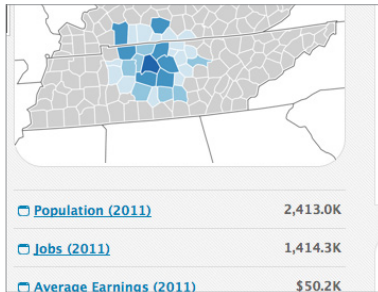

FEATURES

DASHBOARDS

See relevant data on one easy-to-read page