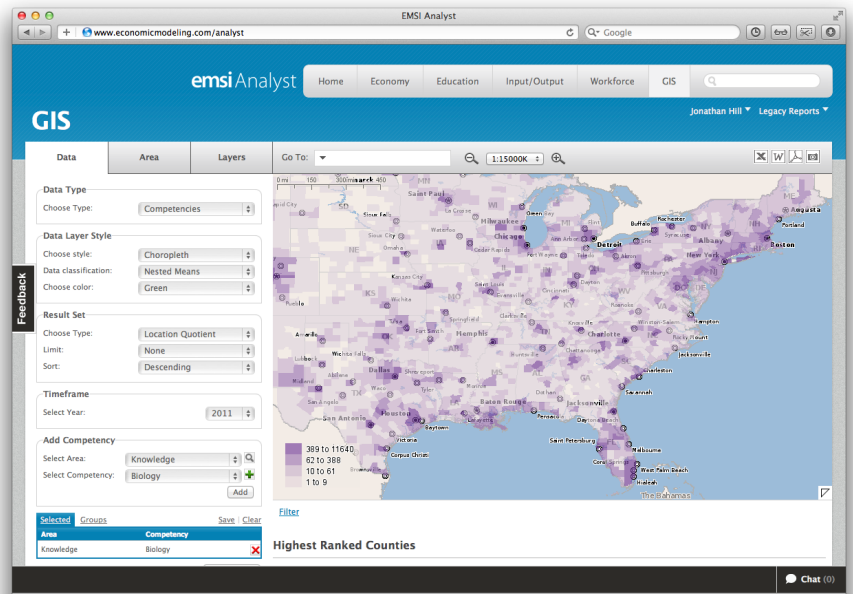

emsi Analyst

*Big Data about employment and human capital –
brought down to earth*

Analyst harnesses Big Data on jobs, the economy, and the local workforce, and turns it into decision-ready information that you can use to better understand any region. With this web-based, user-friendly tool, you can save time, stay up-to-date, and make savvy, strategic decisions.

WHAT SETS ANALYST APART?

INTERFACE

- Create regions and get into the data with no hassle
- Easily design, save, and export custom reports

DATA

- Tap into a composite of more than 90 federal, state, and private data sources
- Stay up-to-date with EMSI's quarterly data releases
- Seamlessly create data for any county, ZIP, MSA, or multi-state region

EFFICIENCY

- Spend more time analyzing the data and less time hunting
- Produce presentation-ready formats

Economic Modeling Specialists Intl. (EMSI) provides high-quality employment data and economic analysis via web tools and custom reports.

VISIT WWW.ECONOMICMODELING.COM FOR MORE INFORMATION.